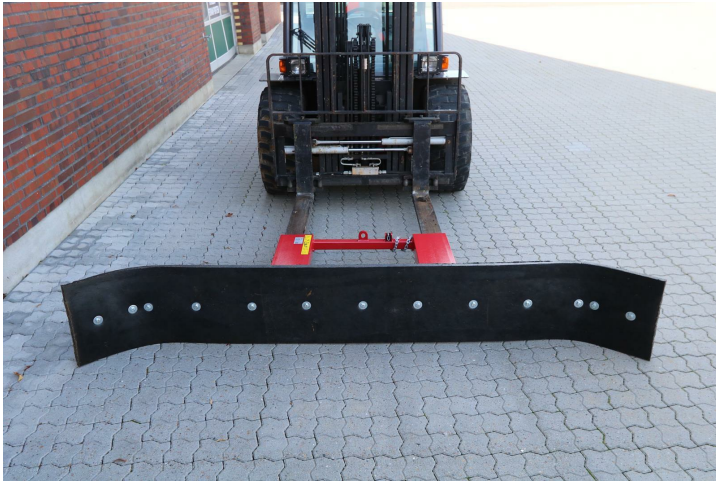

# TRUCKLAGERET

## Wifo MS-275-H

(US1104)

**DKK 12.500,00**

Excl. VAT and delivery costs

<b>Brand</b>	Wifo
<b>Type</b>	Sneskraber
<b>Width (mm)</b>	2750
<b>Dead weight (kg)</b>	150
<b>Equipment</b>	gummi, initialift