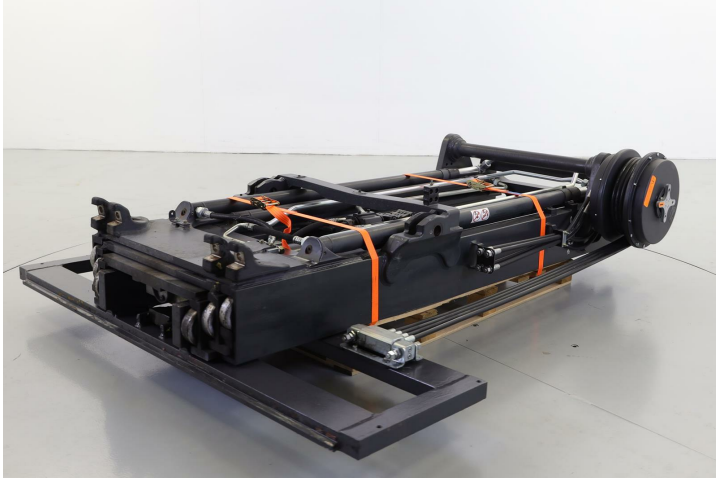

TRUCKLAGERET

Linde

(GM1112)

DKK 0,00

Excl. VAT and delivery costs

Brand	Linde
Type	Mast 1279/195 3F (E80)
Lift height (mm)	5155
Height (mm)	2856
Load centre distance (mm)	600