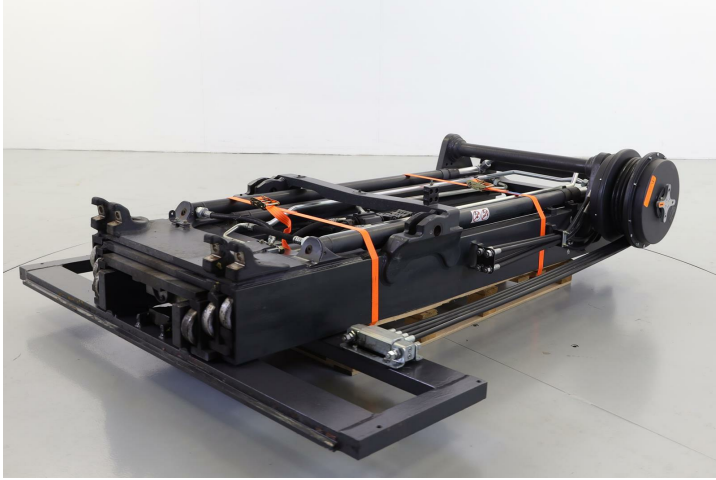

# TRUCKLAGERET

## Linde

(GM1112)

**DKK 0,00**

Excl. VAT and delivery costs

<b>Brand</b>	Linde
<b>Type</b>	Mast 1279/195 3F (E80)
<b>Lift height (mm)</b>	5155
<b>Height (mm)</b>	2856
<b>Load centre distance (mm)</b>	600